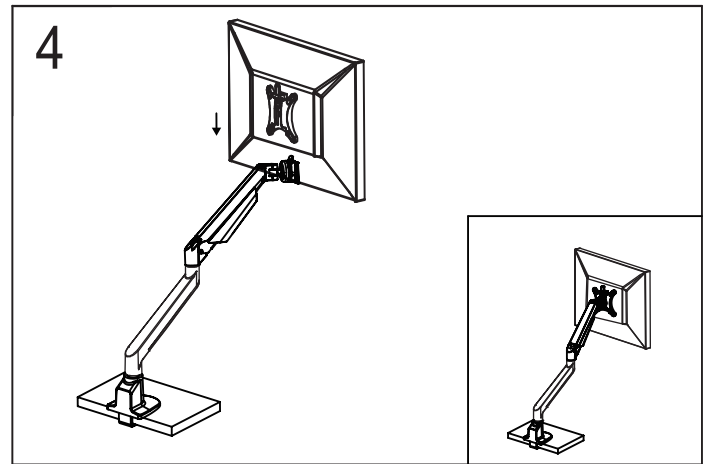

Installation Manual

Desk Clamp

Grommet Hole

Thru Desk

No.	ITEM	QTY	No.	ITEM	QTY
A		1	J		M8/90mm*1
B		1	K		M8/160mm*1
C		1	L		M4/10mm*4
D		1	M		M6*1
E		1	N		M4*1
F		1	O		M3*1
G		1	P		4
H		1	Q		M4/18mm*4
I		1			
S		1			