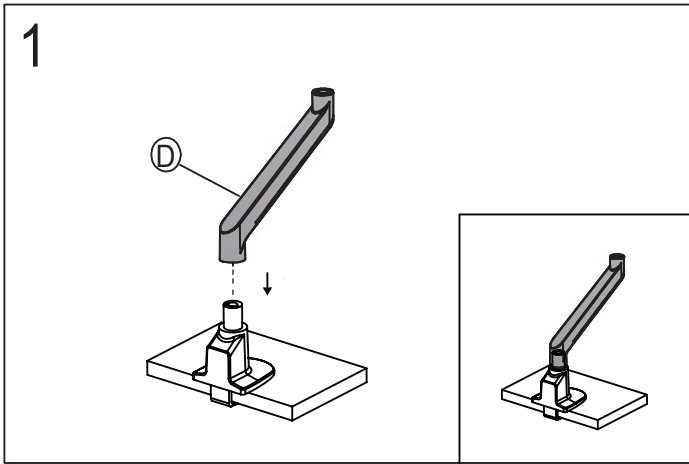

Installation Manual

Desk Clamp

Grommet Hole

Thru Desk

No.	ITEM	QTY	No.	ITEM	QTY
A		1	J		M8/90mm*1
B		1	K		M8/160mm*1
C		1	L		M4/10mm*4
D		1	M		M6*1
E		1	N		M4*1
F		1	O		M3*1
G		1	P		4
H		1	Q		M4/18mm*4
I		1			
S		1			