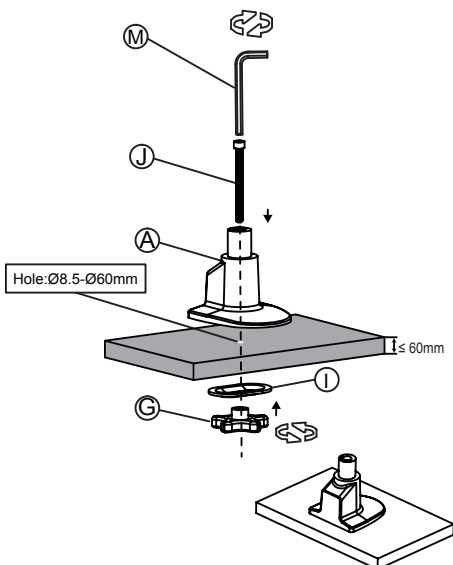

Installation Manual

Desk Clamp

Grommet Hole

Thru Desk

No.	ITEM	QTY	No.	ITEM	QTY
A		1	J		M8/90mm*1
B		1	K		M8/160mm*1
C		1	L		M4/10mm*4
D		1	M		M6*1
E		1	N		M4*1
F		1	O		M3*1
G		1	P		4
H		1	Q		M4/18mm*4
I		1			
S		1			