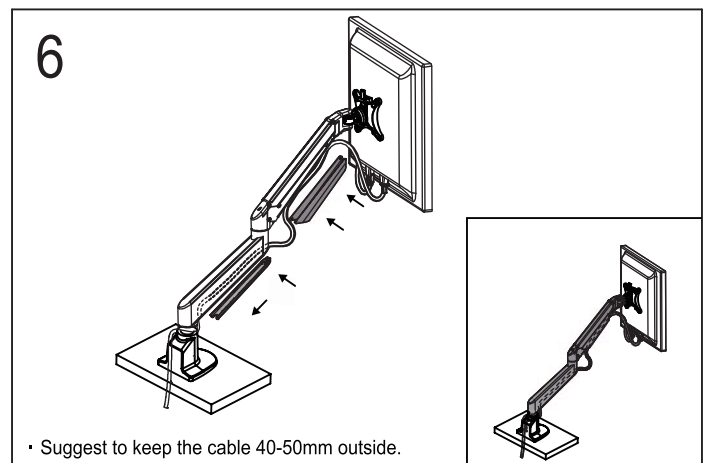

Installation Manual

Desk Clamp

Grommet Hole

Thru Desk

No.	ITEM	QTY	No.	ITEM	QTY
A		1	J		M8/90mm*1
B		1	K		M8/160mm*1
C		1	L		M4/10mm*4
D		1	M		M6*1
E		1	N		M4*1
F		1	O		M3*1
G		1	P		4
H		1	Q		M4/18mm*4
I		1			
S		1			