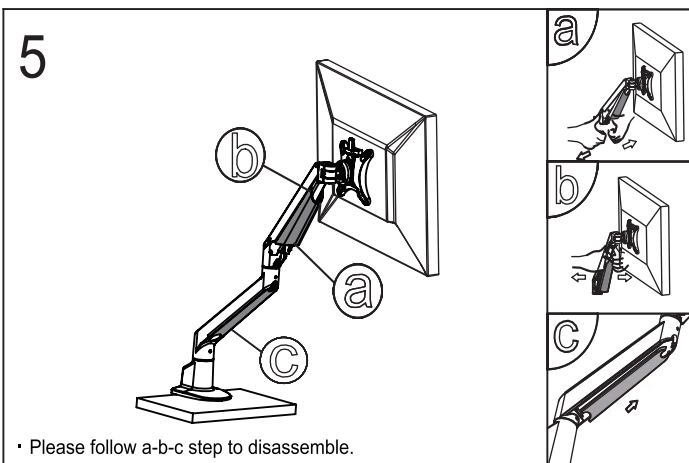

Installation Manual

Desk Clamp

Grommet Hole

Thru Desk

No.	ITEM	QTY	No.	ITEM	QTY
A		1	J		M8/90mm*1
B		1	K		M8/160mm*1
C		1	L		M4/10mm*4
D		1	M		M6*1
E		1	N		M4*1
F		1	O		M3*1
G		1	P		4
H		1	Q		M4/18mm*4
I		1			
S		1			