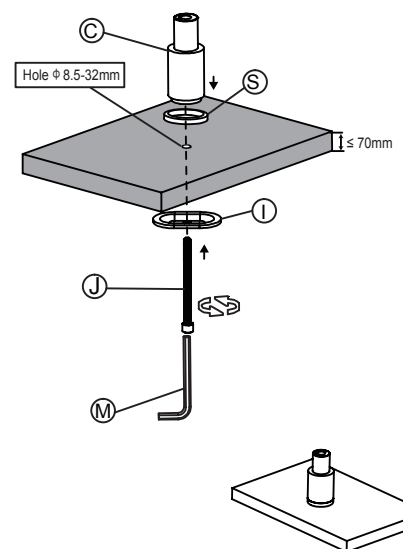

Installation Manual

Desk Clamp

Grommet Hole

Thru Desk

No.	ITEM	QTY	No.	ITEM	QTY
A		1	J		M8/90mm*1
B		1	K		M8/160mm*1
C		1	L		M4/10mm*4
D		1	M		M6*1
E		1	N		M4*1
F		1	O		M3*1
G		1	P		4
H		1	Q		M4/18mm*4
I		1			
S		1			