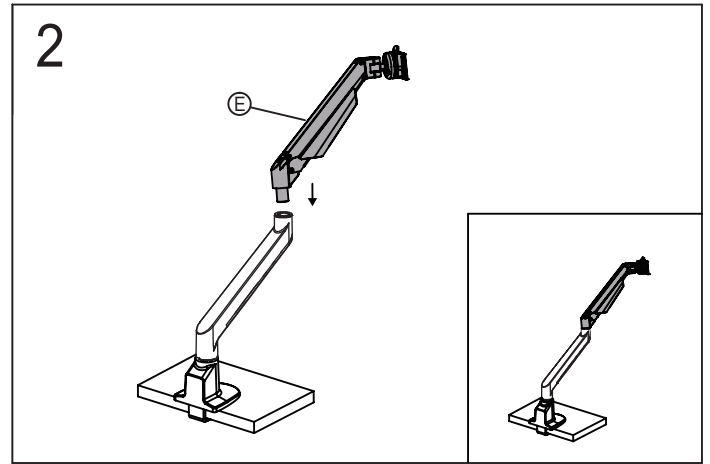

Installation Manual

Desk Clamp

Grommet Hole

Thru Desk

No.	ITEM	QTY	No.	ITEM	QTY
A		1	J		M8/90mm*1
B		1	K		M8/160mm*1
C		1	L		M4/10mm*4
D		1	M		M6*1
E		1	N		M4*1
F		1	O		M3*1
G		1	P		4
H		1	Q		M4/18mm*4
I		1			
S		1			