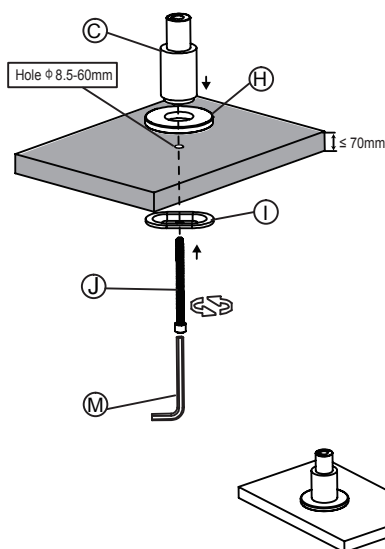

Installation Manual

Desk Clamp

Grommet Hole

Thru Desk

No.	ITEM	QTY	No.	ITEM	QTY
A		1	J		M8/90mm*1
B		1	K		M8/160mm*1
C		1	L		M4/10mm*4
D		1	M		M6*1
E		1	N		M4*1
F		1	O		M3*1
G		1	P		4
H		1	Q		M4/18mm*4
I		1			
S		1			