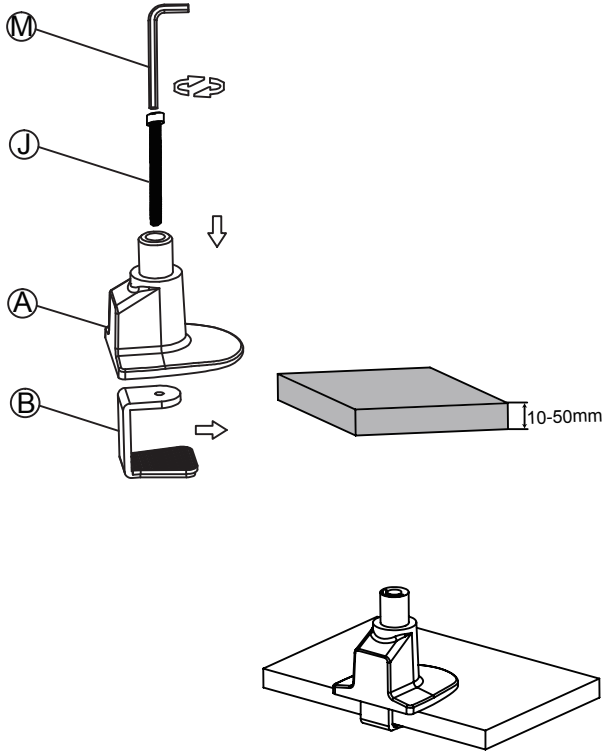

Installation Manual

Desk Clamp

Grommet Hole

Thru Desk

No.	ITEM	QTY	No.	ITEM	QTY
A		1	J		M8/90mm*1
B		1	K		M8/160mm*1
C		1	L		M4/10mm*4
D		1	M		M6*1
E		1	N		M4*1
F		1	O		M3*1
G		1	P		4
H		1	Q		M4/18mm*4
I		1			
S		1			