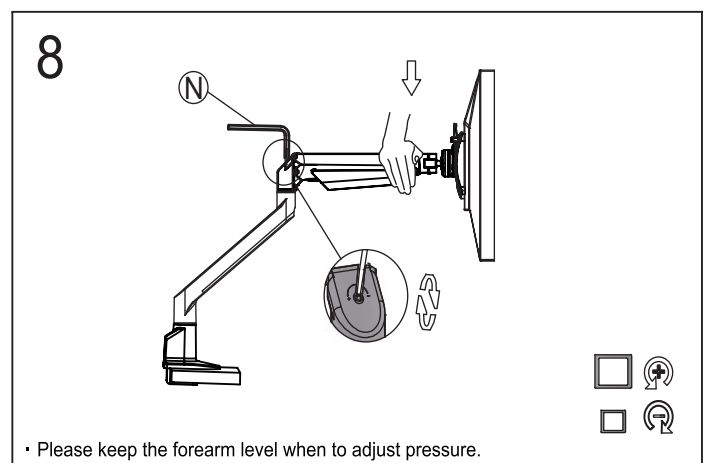

Installation Manual

Desk Clamp

Grommet Hole

Thru Desk

No.	ITEM	QTY	No.	ITEM	QTY
A		1	J		M8/90mm*1
B		1	K		M8/160mm*1
C		1	L		M4/10mm*4
D		1	M		M6*1
E		1	N		M4*1
F		1	O		M3*1
G		1	P		4
H		1	Q		M4/18mm*4
I		1			
S		1			