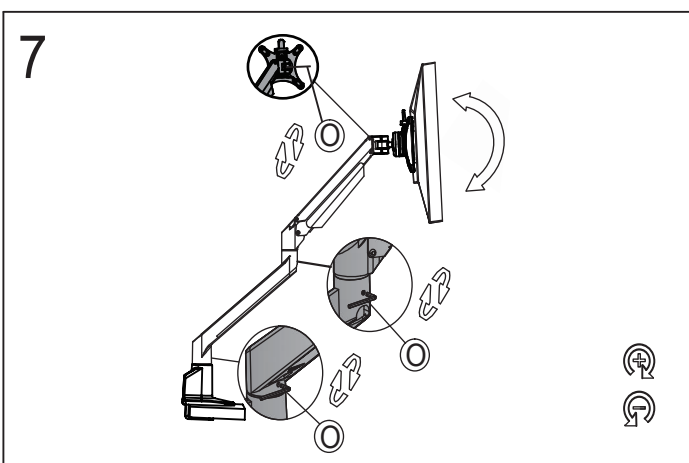

Installation Manual

Desk Clamp

Grommet Hole

Thru Desk

No.	ITEM	QTY	No.	ITEM	QTY
A		1	J		M8/90mm*1
B		1	K		M8/160mm*1
C		1	L		M4/10mm*4
D		1	M		M6*1
E		1	N		M4*1
F		1	O		M3*1
G		1	P		4
H		1	Q		M4/18mm*4
I		1			
S		1			