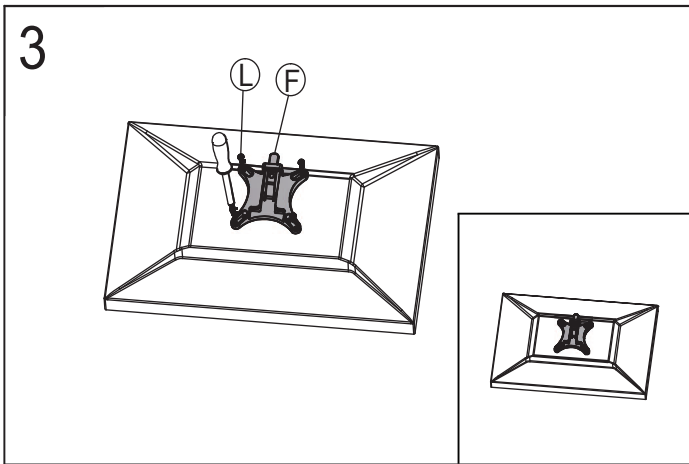

Installation Manual

Desk Clamp

Grommet Hole

Thru Desk

No.	ITEM	QTY	No.	ITEM	QTY
A		1	J		M8/90mm*1
B		1	K		M8/160mm*1
C		1	L		M4/10mm*4
D		1	M		M6*1
E		1	N		M4*1
F		1	O		M3*1
G		1	P		4
H		1	Q		M4/18mm*4
I		1			
S		1			