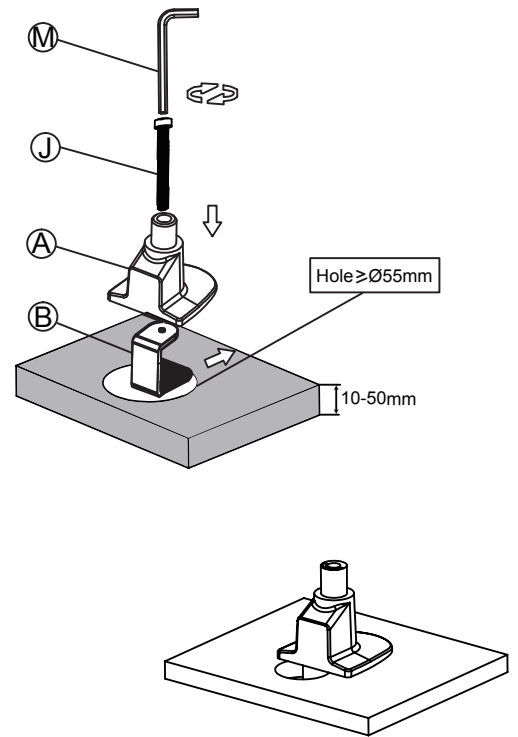

Installation Manual

Desk Clamp

Grommet Hole

Thru Desk

No.	ITEM	QTY	No.	ITEM	QTY
A		1	J		M8/90mm*1
B		1	K		M8/160mm*1
C		1	L		M4/10mm*4
D		1	M		M6*1
E		1	N		M4*1
F		1	O		M3*1
G		1	P		4
H		1	Q		M4/18mm*4
I		1			
S		1			