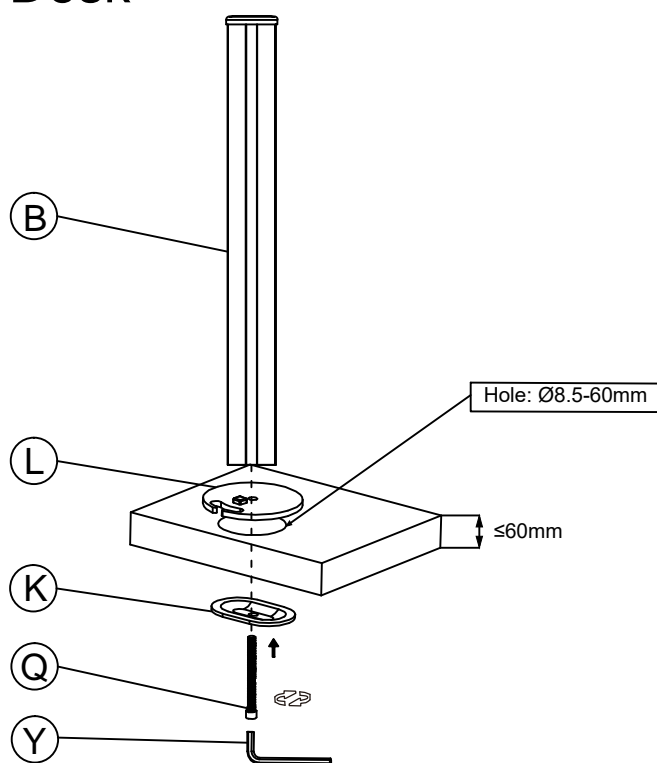

Installation Instructions

Desk Clamp

Thru Desk