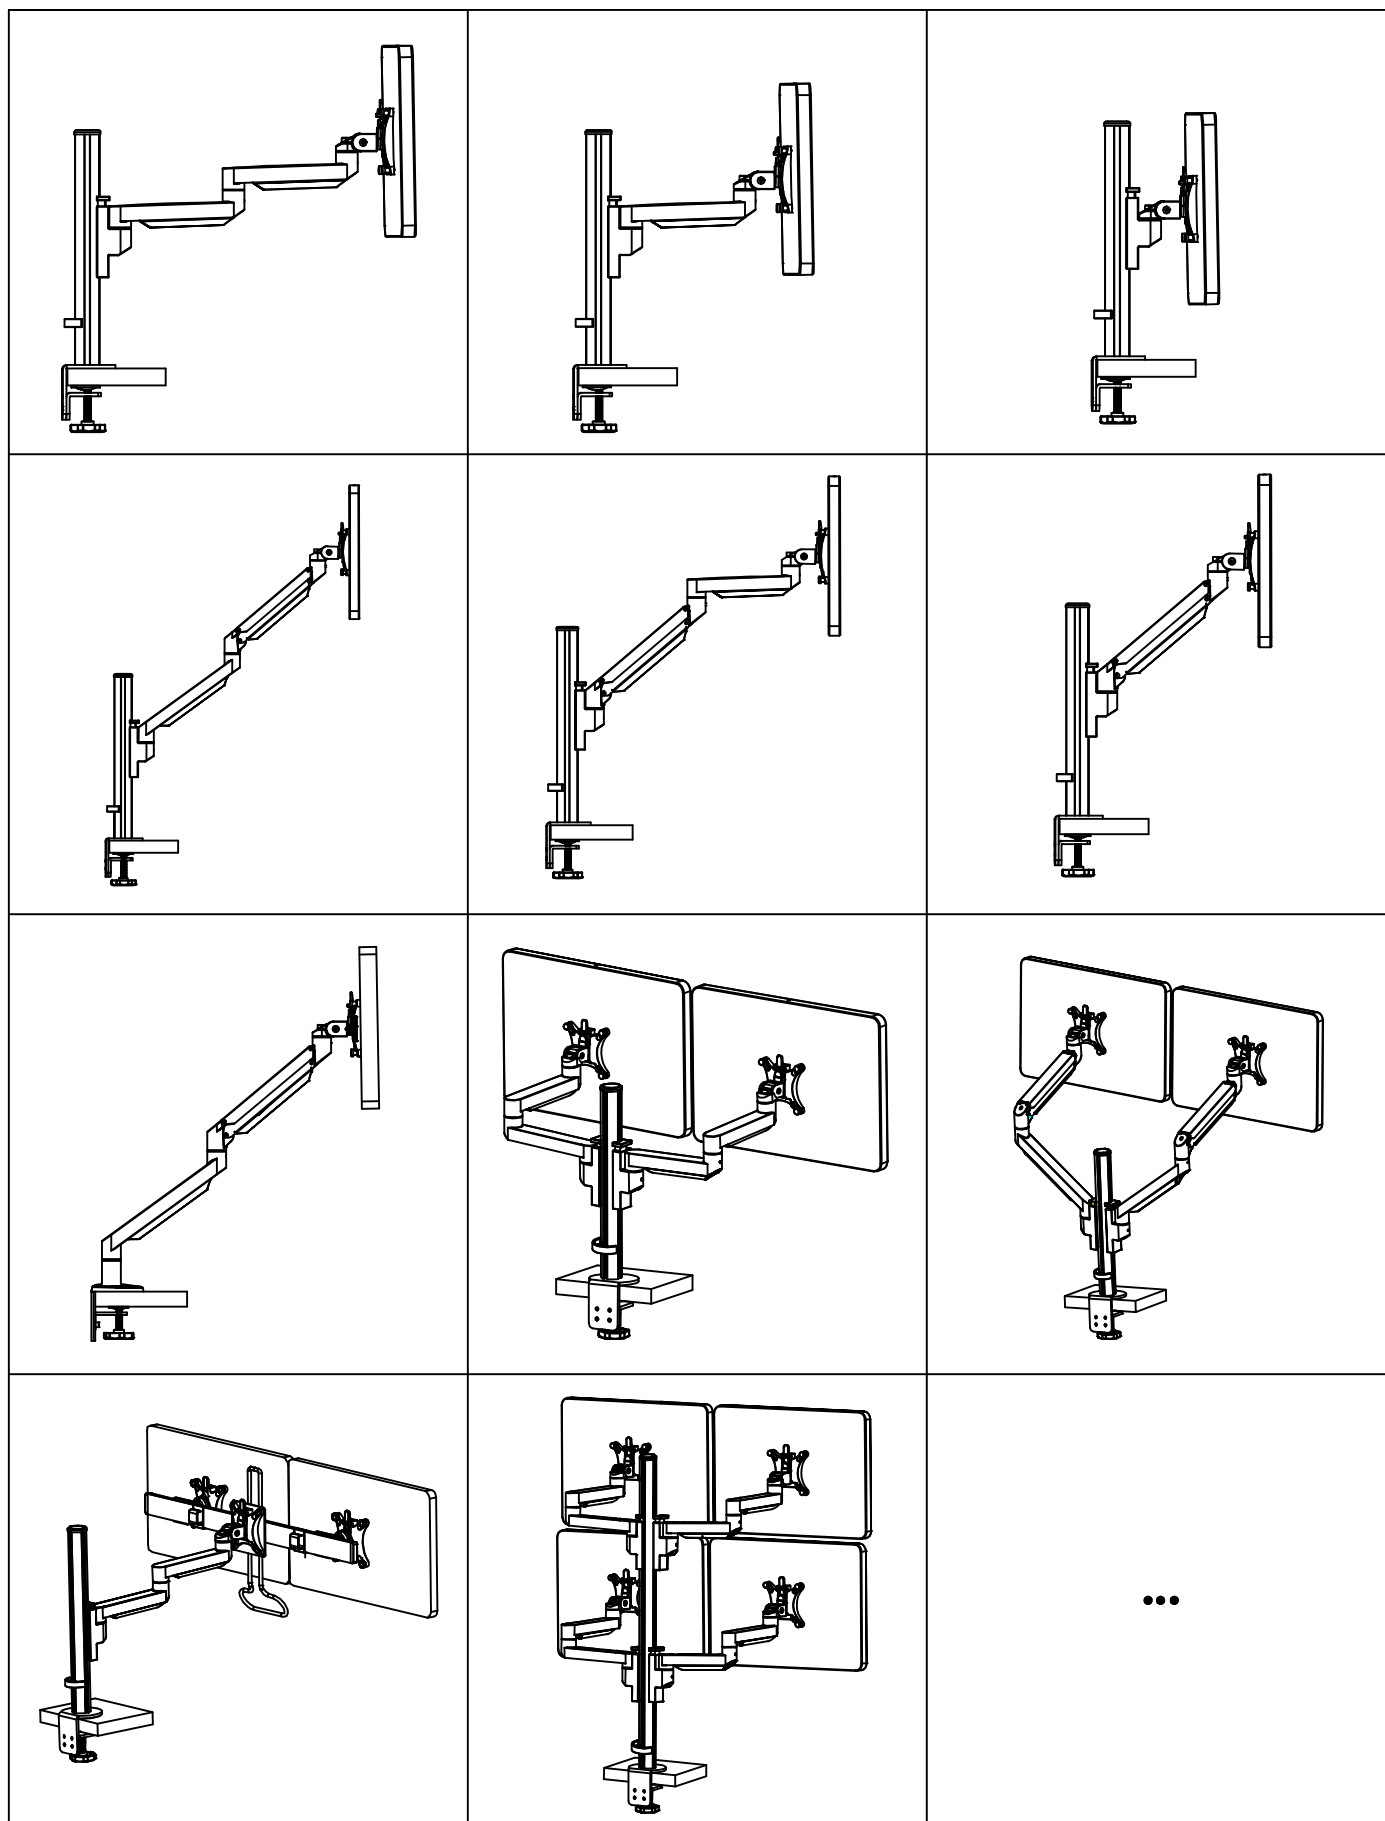

## Desk Clamp

## Thru Desk

# Parts List

No.	ITEM	SPECS	No.	ITEM	SPECS
A		220mm*1	R		M8*100mm*1
B		450mm*1	S		M4*10mm*4
C		1	T		M4*18mm*4
D		1	U		M2*1
E		1	V		M3*1
F		1	W		M4*1
G		1	X		M5*1
H		1	Y		M6*1
I		1			
J		1			
K		1			
L		1			
M		1			
N		1			
O		4			
P		M8*60mm*1			
Q		M8*90mm*1			