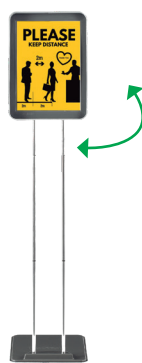

HYGIENE AND SAFETY SELECTION

SANITARY FLOOR MARKING

MARK SPACES AND MANAGE QUEUES WITH:

- Floor marking privacy - queue line
- Safety symbols stickers
- Anti-slip tape

MOBILE COUNTER SCREENS

PROTECT YOURSELF AND OTHERS FROM:

- Secretions
- Coughs
- Sneezes

FLOOR DISPLAY SYSTEM - INFOSTAND

INFORM CUSTOMERS AND VISITORS:

- Social distancing rules
- Hygiene practices
- Safety instructions

Discover it in video!

DISPLAY HYGIENE PRACTICES, SAFETY & SOCIAL DISTANCING INSTRUCTIONS

MAGNETO FRAME DISPLAY POCKETS - Repositionable adhesive

Discover it
in video!

KANG EASY CLIC SIGNAGE POCKETS - Repositionable adhesive

SIGNAGE POCKETS - Repositionable adhesive

SELF-LAMINATING DISPLAY SIGNS - Repositionable adhesive